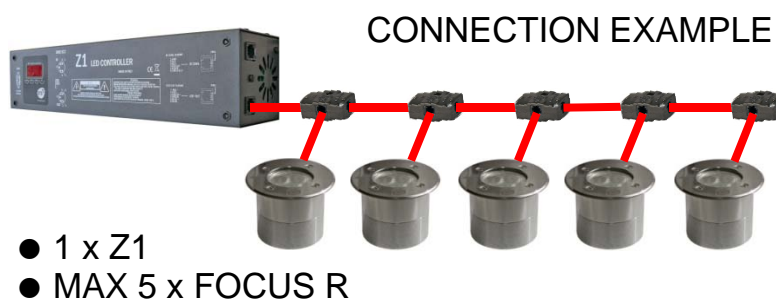

● **FOCUS R RECESSED LED PROJECTORS**